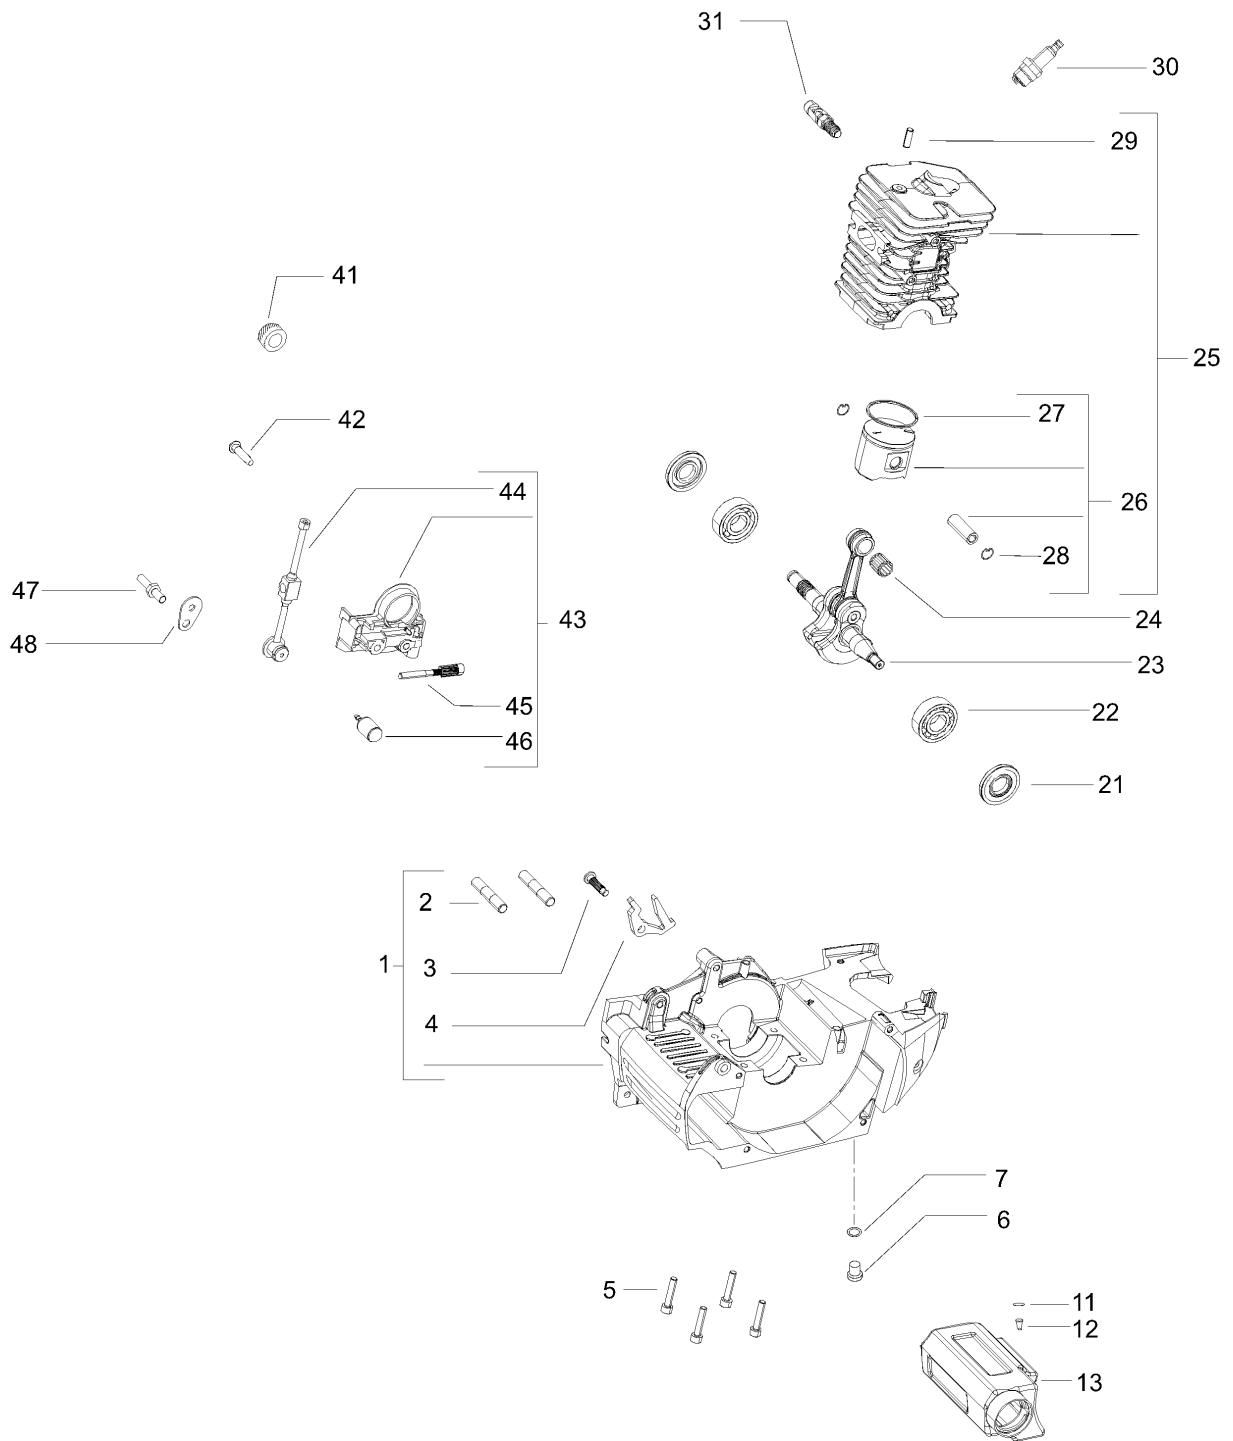

Item	PN	Qty	Description
B	72 538242004	1	clutch assy
C	73 * 538242005	1	clutch rotor
B	74 * 538240926	3	clutch spring
C	75 * 538227359	3	clutch shoe
B	76 538243223	1	clutch drum 7T (.325)
B	538240260	1	clutch drum 6T (3/8)
	77 538235287	1	washer
	78 538229137	1	seeger
	81 538240359	1	bar plate
B	82 537071201	1	chain tensioner
	86 503218201	2	screw
	87 503723701	1	exhaust gasket
	88 506011703	1	muffler
	89 * 503853301	1	muffler shield
	90 503222302	2	nut

FIGURE 4

Item	PN	Qty	Description
------	----	-----	-------------

FIGURE 4
----------

Item	PN	Qty	Description
1	538249708	1	crankcase kit
2	* 538241881	2	bar bolt
3	* 538235075	1	latch pivot
4	* 538242367	1	brake latch
5	538227565	4	screw
6	538243340	1	grommet
7	538236936	1	washer
C 11	538241717	1	felt
C 12	538235658	1	valve
13	538243097	1	oil tank
B 21	538243174	2	seal
C 22	538227541	2	ball bearing
23	538243172	1	crankshaft assy
24	501451601	1	needle bearing
C 25	538249698	1	cylinder kit 46 cc
C	538249699	1	cylinder kit 49 cc
C	538249700	1	cylinder kit 51 cc
B 26	* 538249710	1	piston kit 46 cc
B	* 538249711	1	piston kit 49 cc
B	* 538249712	1	piston kit 51 cc
B 27	** 538240353	1	piston ring 46cc
B	** 503289010	1	piston ring 49cc
B	** 538227543	1	piston ring 51cc
B 28	** 737441000	2	snap ring
29	* 538240319	1	bolt
A 30	538240010	1	spark plug RCJ7Y
31	538094273	1	decompression valve
C 41	538243415	1	endless screw
42	503202520	2	screw
A 43	538243098	1	oil pump assy
B 44	* 538243095	1	oil pump hose
C 45	* 538249719	1	oil pump piston kit
C 46	* 538225062	1	oil filter
47	538240363	1	oil cap plate
C 48	538240309	1	chain catcher