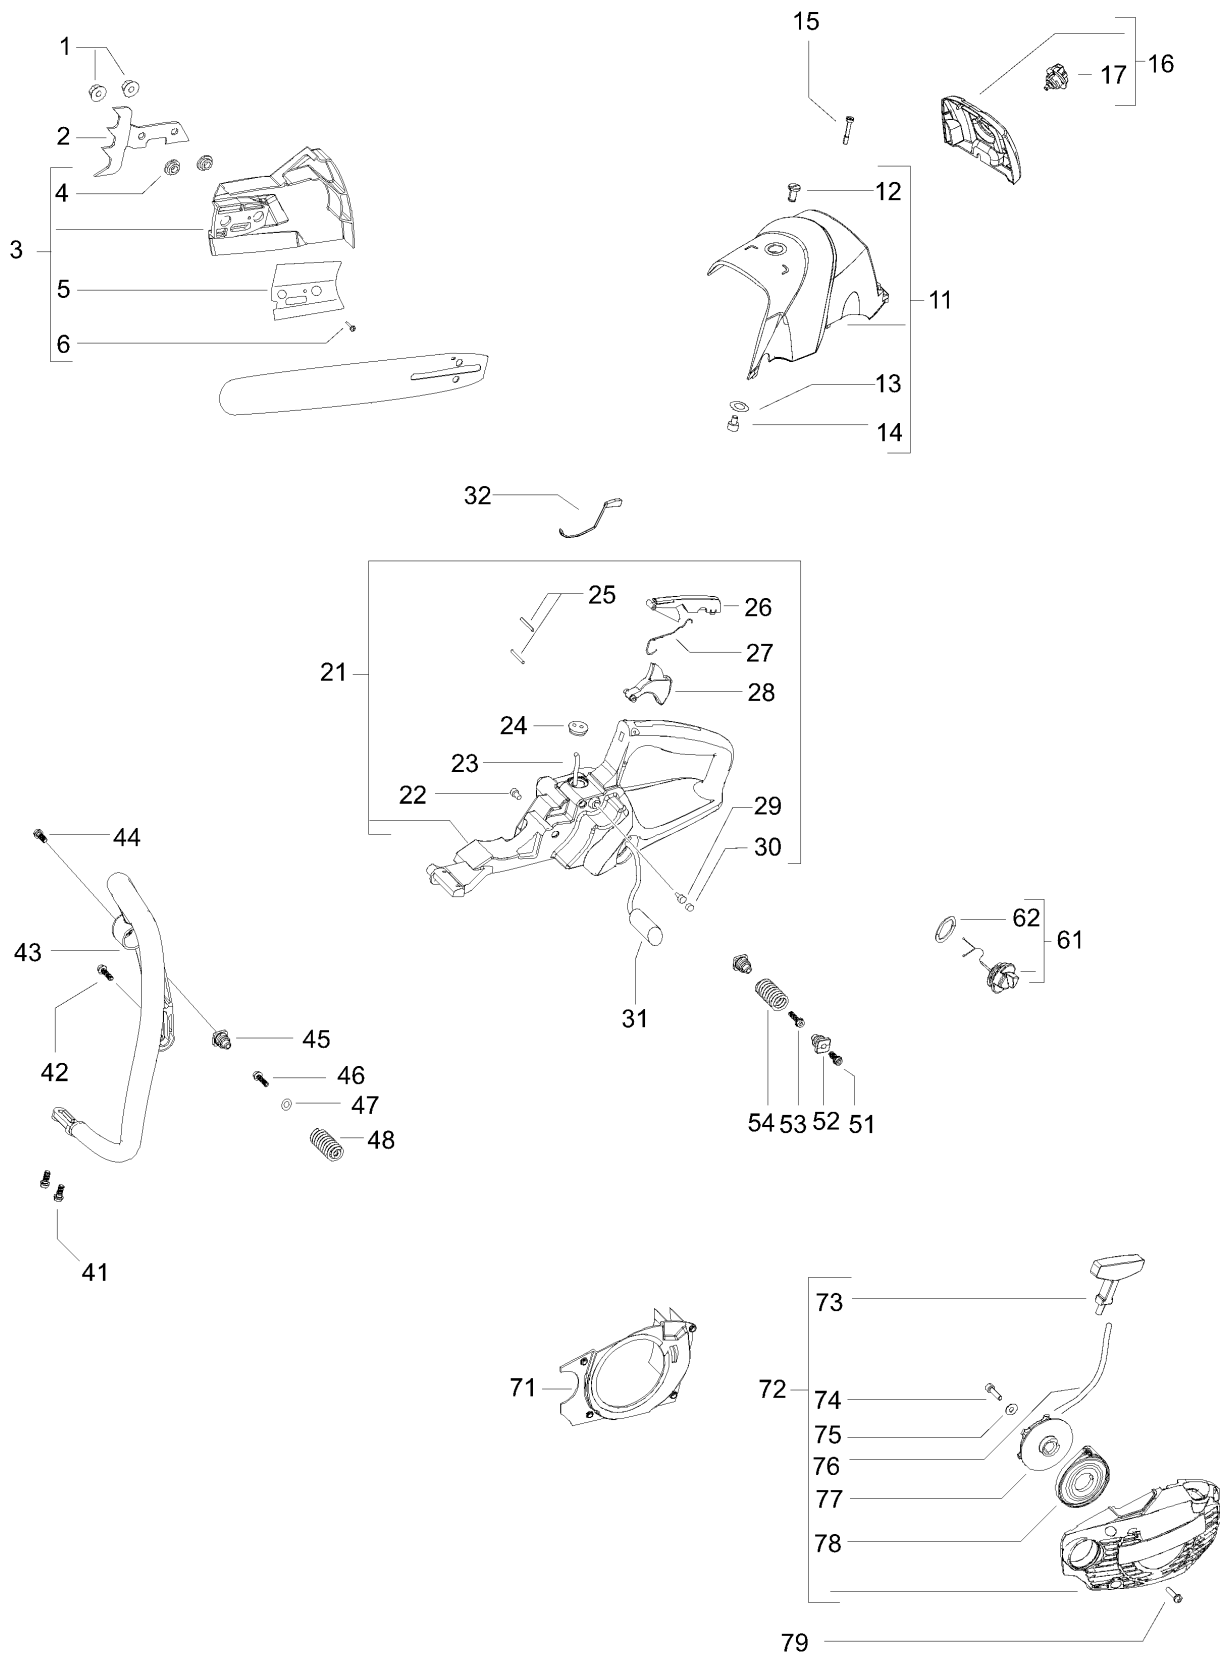

FIGURE 1

Item	PN	Qty	Description
FIGURE 1			
1	538227762	2	nut M8
C 2	538243964	1	spiked bumper
C 3	538243111	1	clutch cover assy
4	* 538241912	2	bushings
5	* 538240360	1	bar plate
6	* 538228554	1	screw
11	538243910	1	engine cover assy
12	* 503227001	1	screw
13	* 538236936	1	washer
14	* 538240272	1	grommet
15	* 538243903	2	screw
16	538243916	1	air filter cover
C 17	* 538243765	1	knob
C 21	538249707	1	rear handle assy
22	* 538243340	2	grommet
23	* 538242965	1	fuel hose
24	* 538235675	1	grommet
25	* 538243234	2	pin
C 26	* 538243100	1	safety lever
27	* 538243103	1	trigger spring
C 28	* 538243099	1	throttle trigger
29	* 538235658	1	valve
30	* 538235735	1	synterized
A 31	503443201	1	fuel filter
32	538243532	1	throttle lever
41	503218816	2	screw
42	503217520	2	screw
43	538243101	1	front handle
44	503218816	1	screw
C 45	538243133	1	screw support
46	538240845	1	screw
47	538235248	1	washer
48	538243339	1	upper spring
51	503218816	2	screw
C 52	538243885	4	screw support
53	503217432	2	screw
C 54	538243887	2	spring lower
61	538243137	2	fuel/oil cap assy
62	* 538235510	2	o-ring
C 71	538243105	1	air conveyor
B 72	538250159	1	starter assy, black
73	* 538235043	1	handle
74	* 538229791	1	screw
75	* 538227259	1	washer
A 76	* 505305125	1	rope
B 77	* 506016401	1	pulley

Item	PN	Qty	Description
B	72 538242004	1	clutch assy
C	73 * 538242005	1	clutch rotor
B	74 * 538240926	3	clutch spring
C	75 * 538227359	3	clutch shoe
B	76 538243223	1	clutch drum 7T (.325)
B	538240260	1	clutch drum 6T (3/8)
	77 538235287	1	washer
	78 538229137	1	seeger
	81 538240359	1	bar plate
B	82 537071201	1	chain tensioner
	86 503218201	2	screw
	87 503723701	1	exhaust gasket
	88 506011703	1	muffler
	89 * 503853301	1	muffler shield
	90 503222302	2	nut